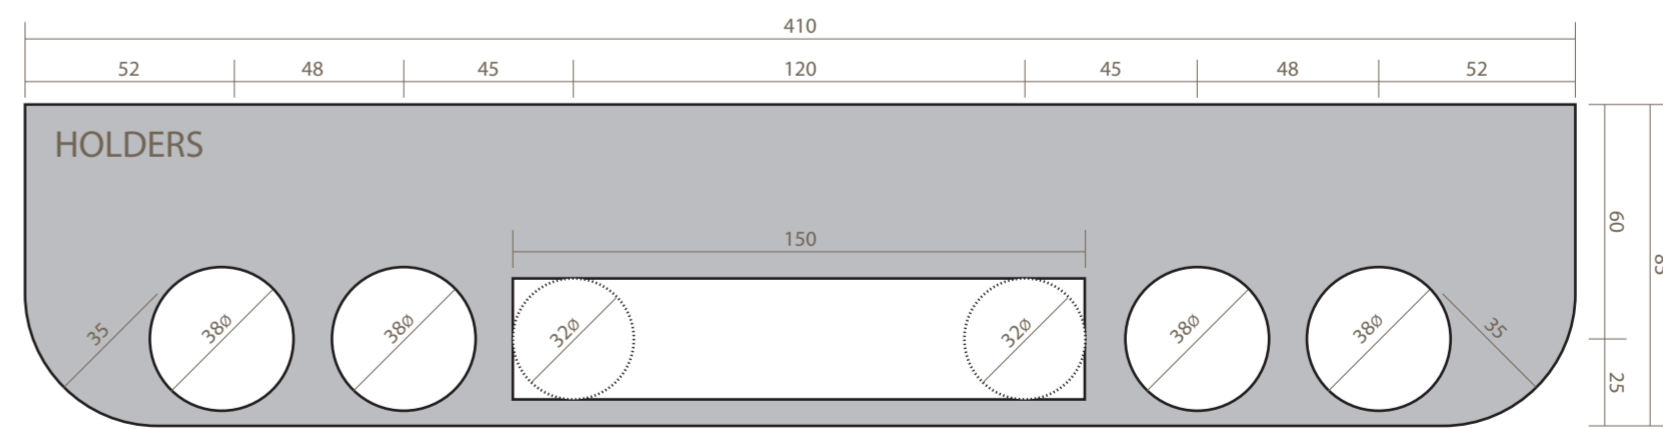

TOP VIEW

FRONT VIEW

SIDE VIEW

ALL MEASUREMENTS IN mm. ALL WOOD 20mm THICK.

BRASS RODS