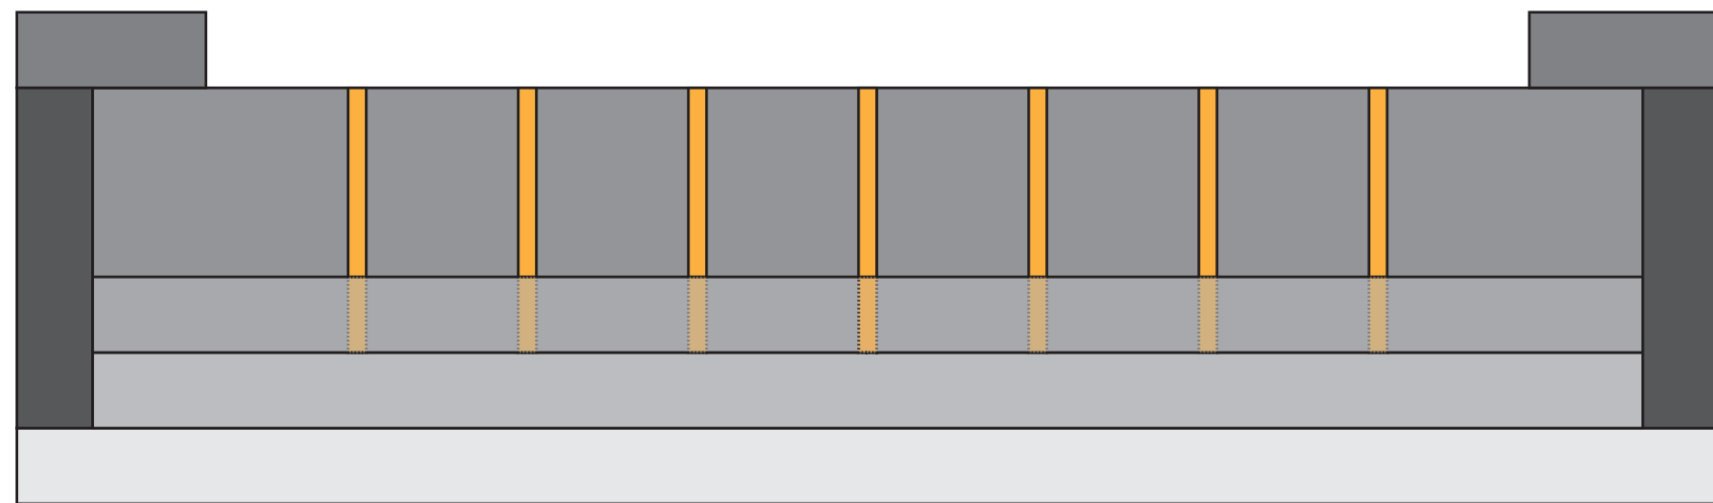

TOP VIEW

FRONT VIEW

SIDE VIEW

ALL MEASUREMENTS IN mm. ALL WOOD 20mm THICK.

BRASS RODS