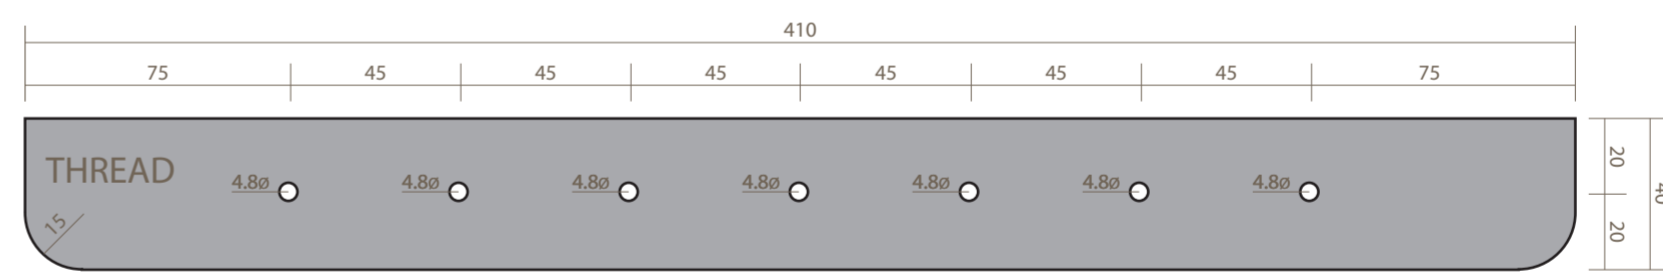

TOP VIEW

FRONT VIEW

SIDE VIEW

ALL MEASUREMENTS IN mm. ALL WOOD 20mm THICK.

BRASS RODS