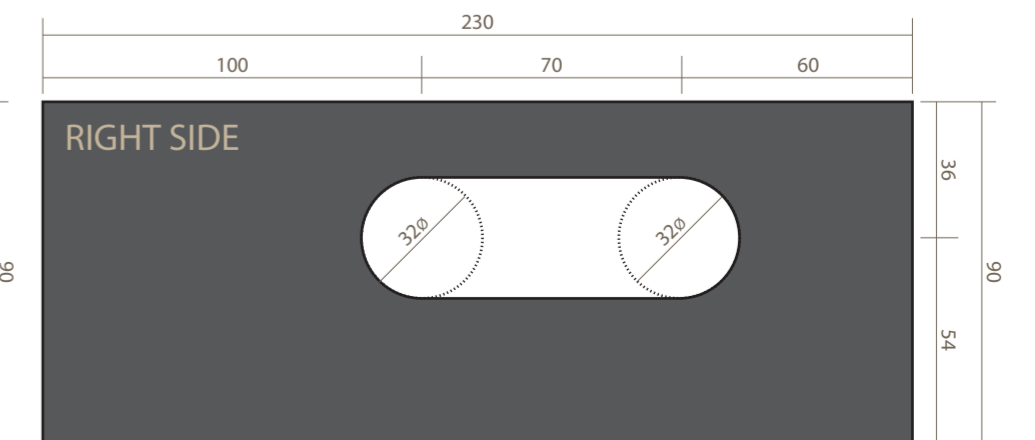

TOP VIEW

FRONT VIEW

SIDE VIEW

ALL MEASUREMENTS IN mm. ALL WOOD 20mm THICK.

BRASS RODS