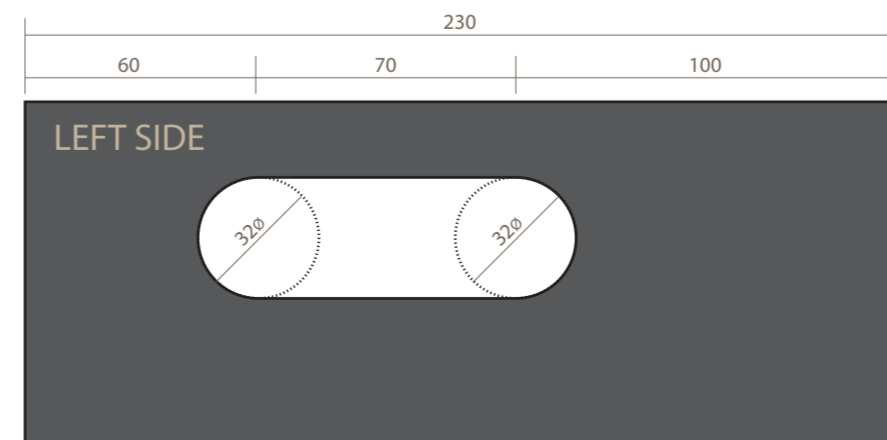

TOP VIEW

FRONT VIEW

SIDE VIEW

ALL MEASUREMENTS IN mm. ALL WOOD 20mm THICK.

BRASS RODS