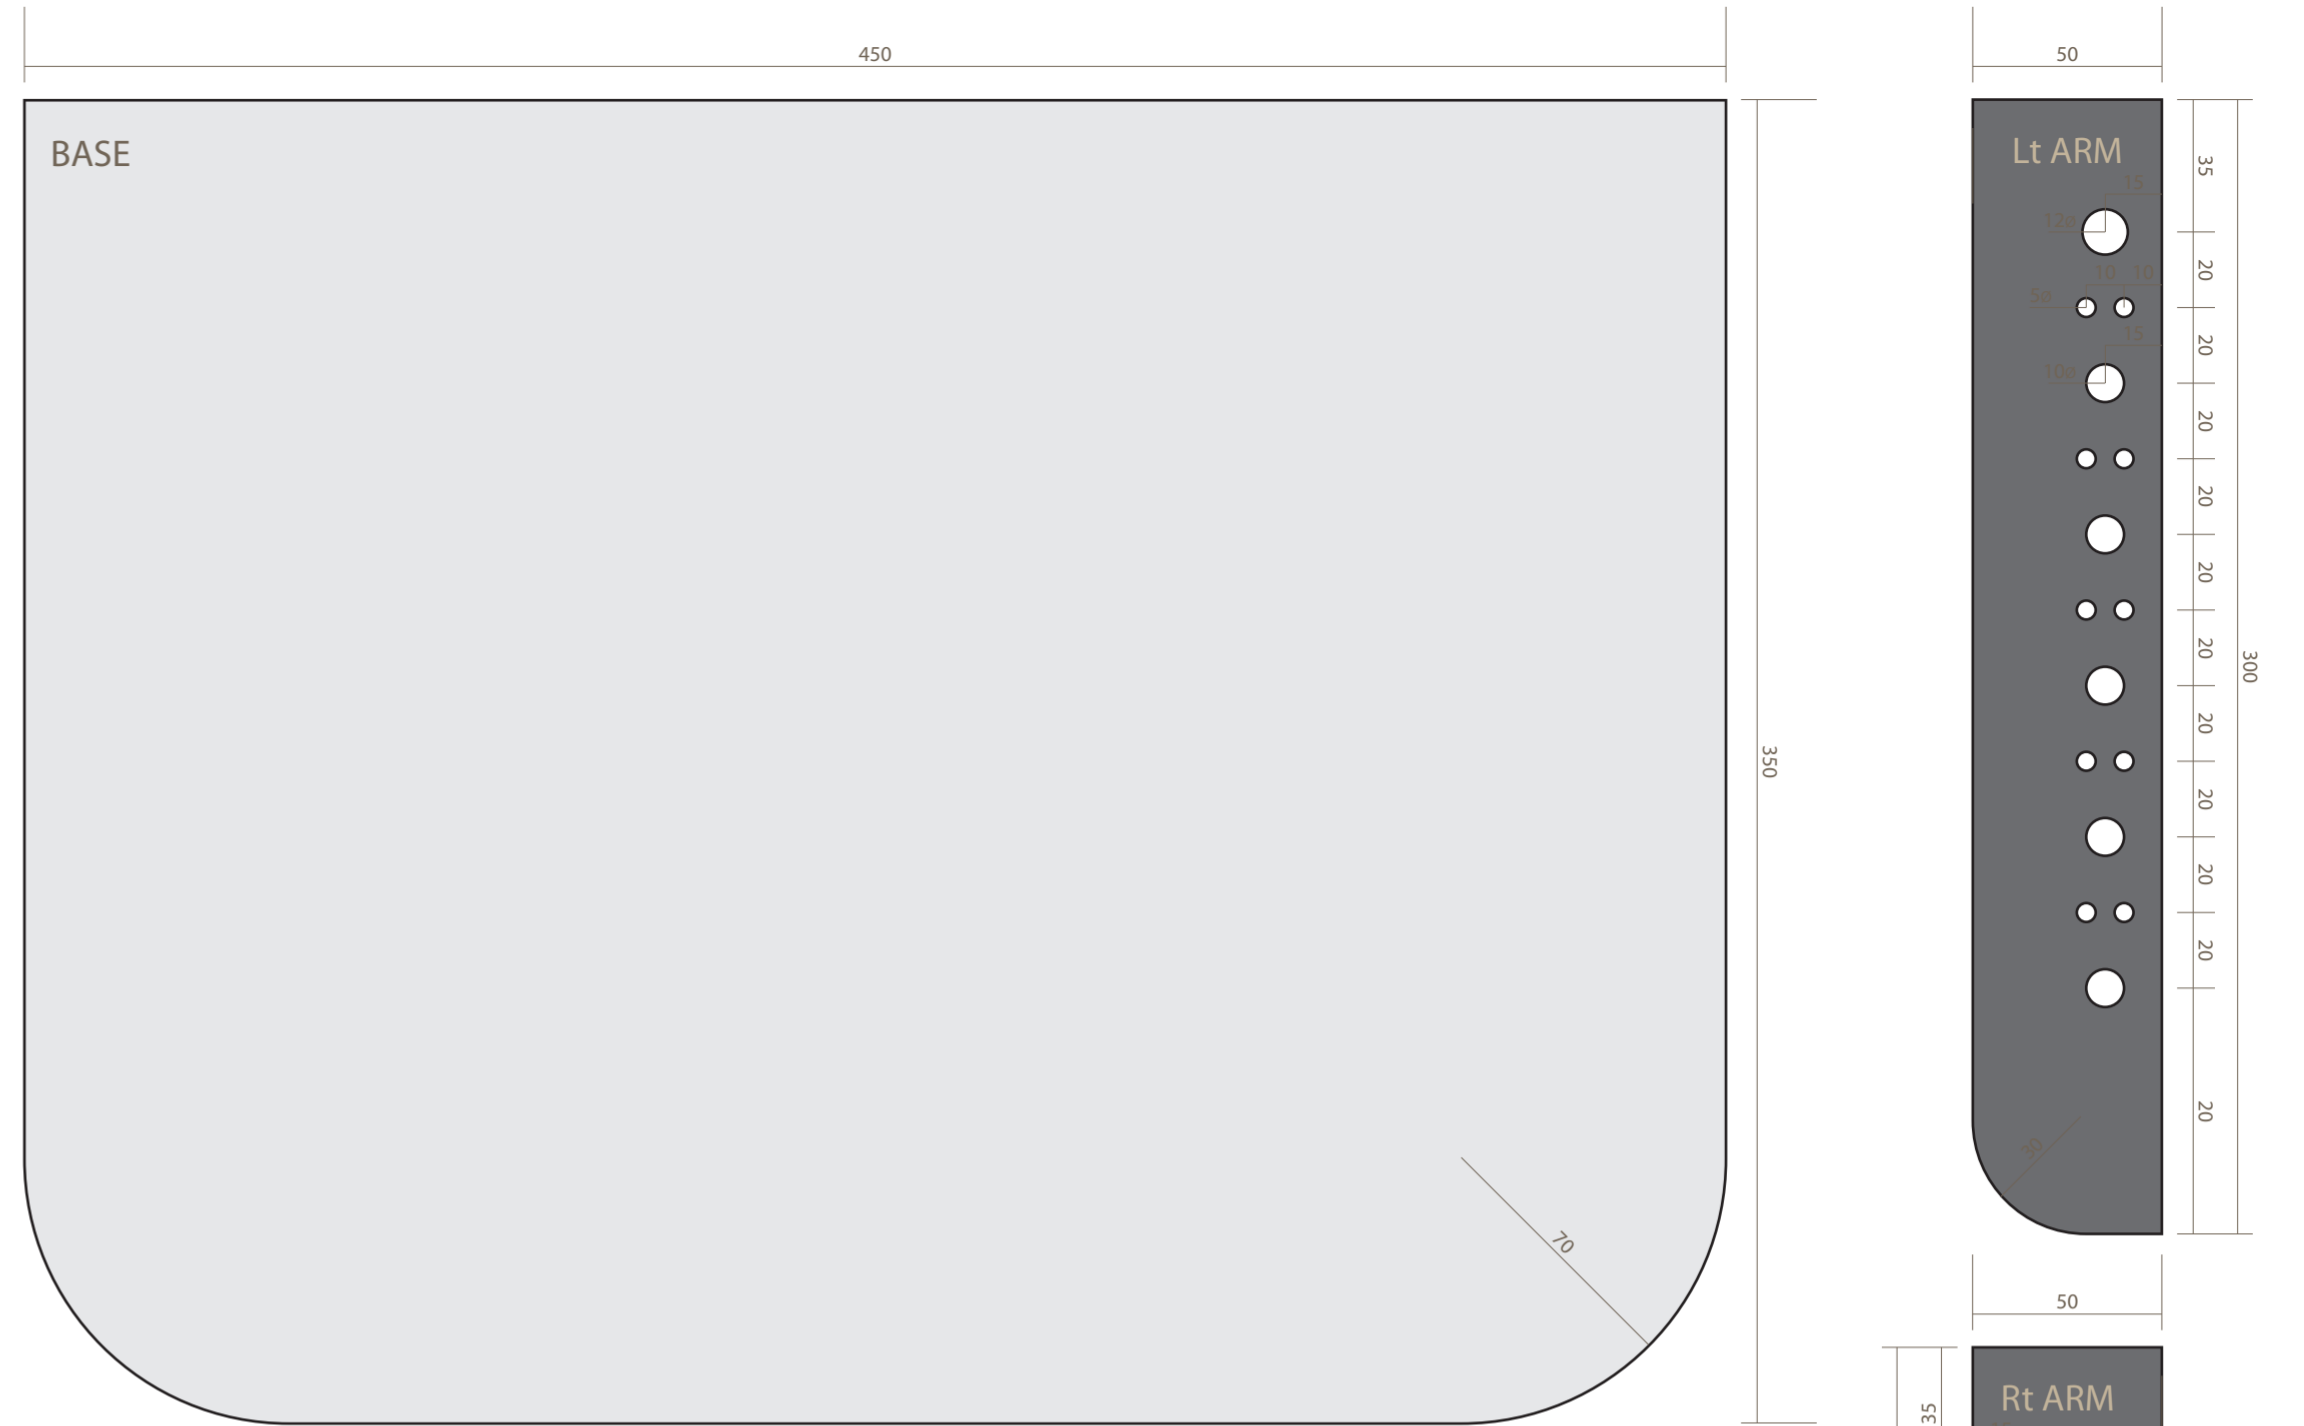

TOP VIEW

FRONT VIEW

SIDE VIEW

ALL MEASUREMENTS IN mm. ALL WOOD 20mm THICK.

BRASS RODS